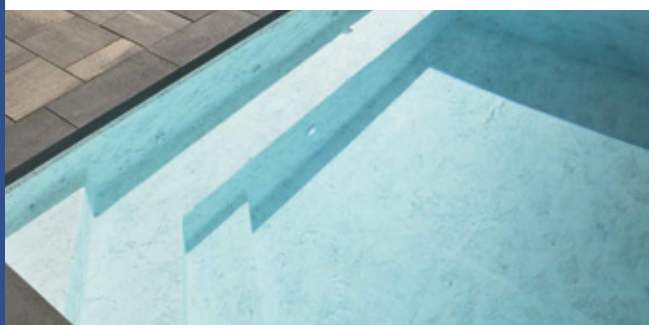

TRÉVI ZENITH 10' x 16'

PISCINE SEMI-CREUSÉE EN ACIER GALVANISÉ
BUILT-IN POOL IN GALVANIZED STEEL

**Autres dimensions
disponibles.**
Other sizes available.

La Trévi Zenith est une piscine semi-creusée à structure en acier inoxydable, au style résolument moderne grâce à son revêtement Trévitek. Installée sur un fond de béton, elle émerge du sol de seulement 18 pouces. Fabriquée selon un procédé inspiré des piscines creusées, elle peut aussi offrir une pente progressive, avec zone peu profonde et profondeur allant jusqu'à 66 pouces (en option).

The Trévi Zenith is a semi-in-ground pool with a stainless-steel structure and a distinctly modern look, enhanced by its Trévitek finish. Installed on a concrete base, it rises only 18 inches above ground level. Built using a process inspired by in-ground pools, it can also feature a gradual slope with a shallow area and an optional deep end up to 66 inches.

Revêtement extérieur et couronnement en sus. Exterior siding and bullnose not included.

PRIX BEAU TEMPS!
SUNNY DAY PRICES!

28 999$

ÉQUIPÉE ET INSTALLÉE
EQUIPPED AND INSTALLED

**ESCALIER EN COIN
AVEC BANC
PLEINE LARGEUR
INCLUS**

Valeur de 5 000$

Corner step with full-width
bench included
$5,000 value.