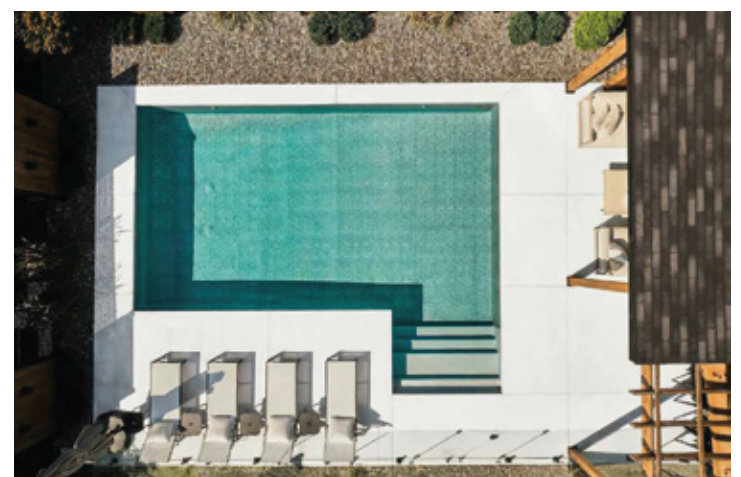

CET ÉTÉ OFFREZ-VOUS DES
VACANCES TOUT INCLUS, VERSION TRÉVI.
THIS SUMMER, TREAT YOURSELF TO AN ALL-INCLUSIVE VACATION – THE TREVI WAY.

PISCINE CREUSÉE CLÉ EN MAIN
TURNKEY INGROUND POOL

PLAN D'ACHAT VIP
PURCHASE PLAN
Détails en magasin.
Details in store.

**TRÉVI PREMIUM FINLANDAISE
AVEC TROTTOIR DE BÉTON**

FORFAIT TOUT INCLUS:

- Piscine de 10' x 18' avec profondeur: 48»/64»
- 400 pi² de terrasse de béton
- Thermopompe 65 000 BTU à vitesse variable
- Marche Summum 6' ou marche en coin
- Lumière subaquatique
- Ensemble Technik
- Financement VIP

TREVI PREMIUM FINLANDAISE INGROUND POOL WITH CONCRETE DECK

All-inclusive package:

10' x 18' pool with 48»/64» depth / 400 sq. ft. concrete deck / 65,000 BTU variable-speed heat pump / 6' Summum step or corner step / Underwater light / Technik equipment package / VIP financing

PRIX BEAU TEMPS!
SUNNY DAY PRICES!

42 999$